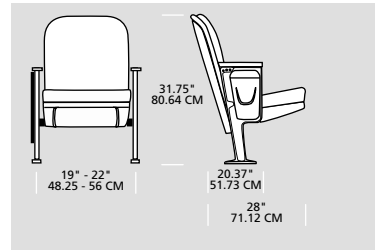

The Millennium

Model 471212 Millennium

When cast iron standards are specified in the education market, the Millennium is an outstanding solution. The gently rounded, plastic, upholstered back, and plastic, cushioned seat are comfortable and attractive, and the strength of cast iron standards provide years of maintenance free use.

Model 471266TA Millennium

The attractive Millennium features an upholstered, plastic rounded back, cushioned plastic seat, laminate surfaced tablet arm, and radiused aisle standards, providing a simple decorative appeal to spruce up the interior design of educational auditoriums.