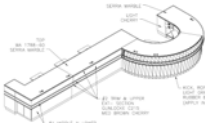

HLF LIBRARY – CIRCULATION DESKS

Item

Lithia Series